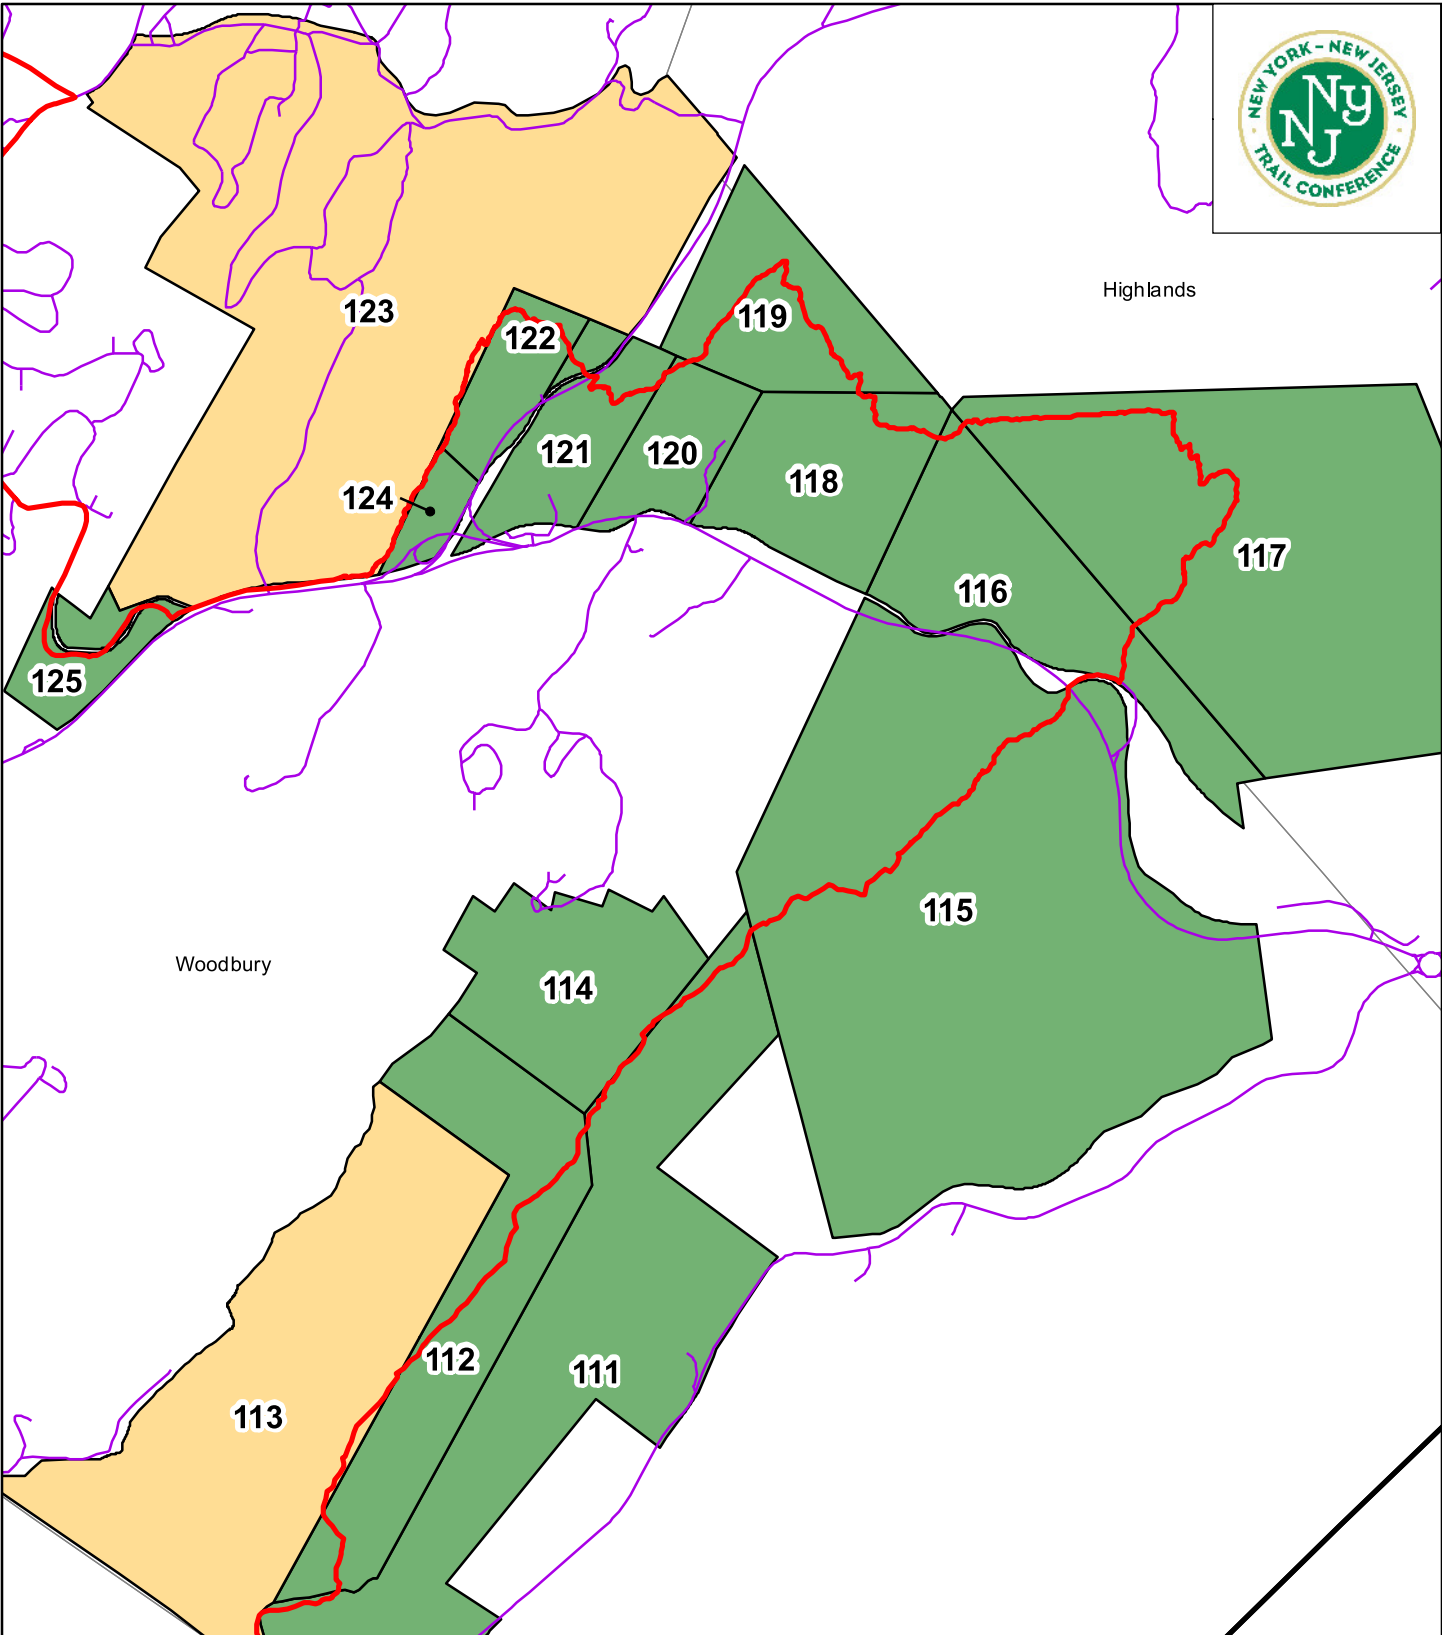

# Long Path Orange County

# Long Path Orange County

0 0.25 0.5 1 Miles

Map 1

### Long Path Orange County

**Long Path  
Orange County**

0 0.25 0.5 1 Miles

### Long Path Orange County

0 0.25 0.5 1 Miles

Mamakating

Crawford

Walkill