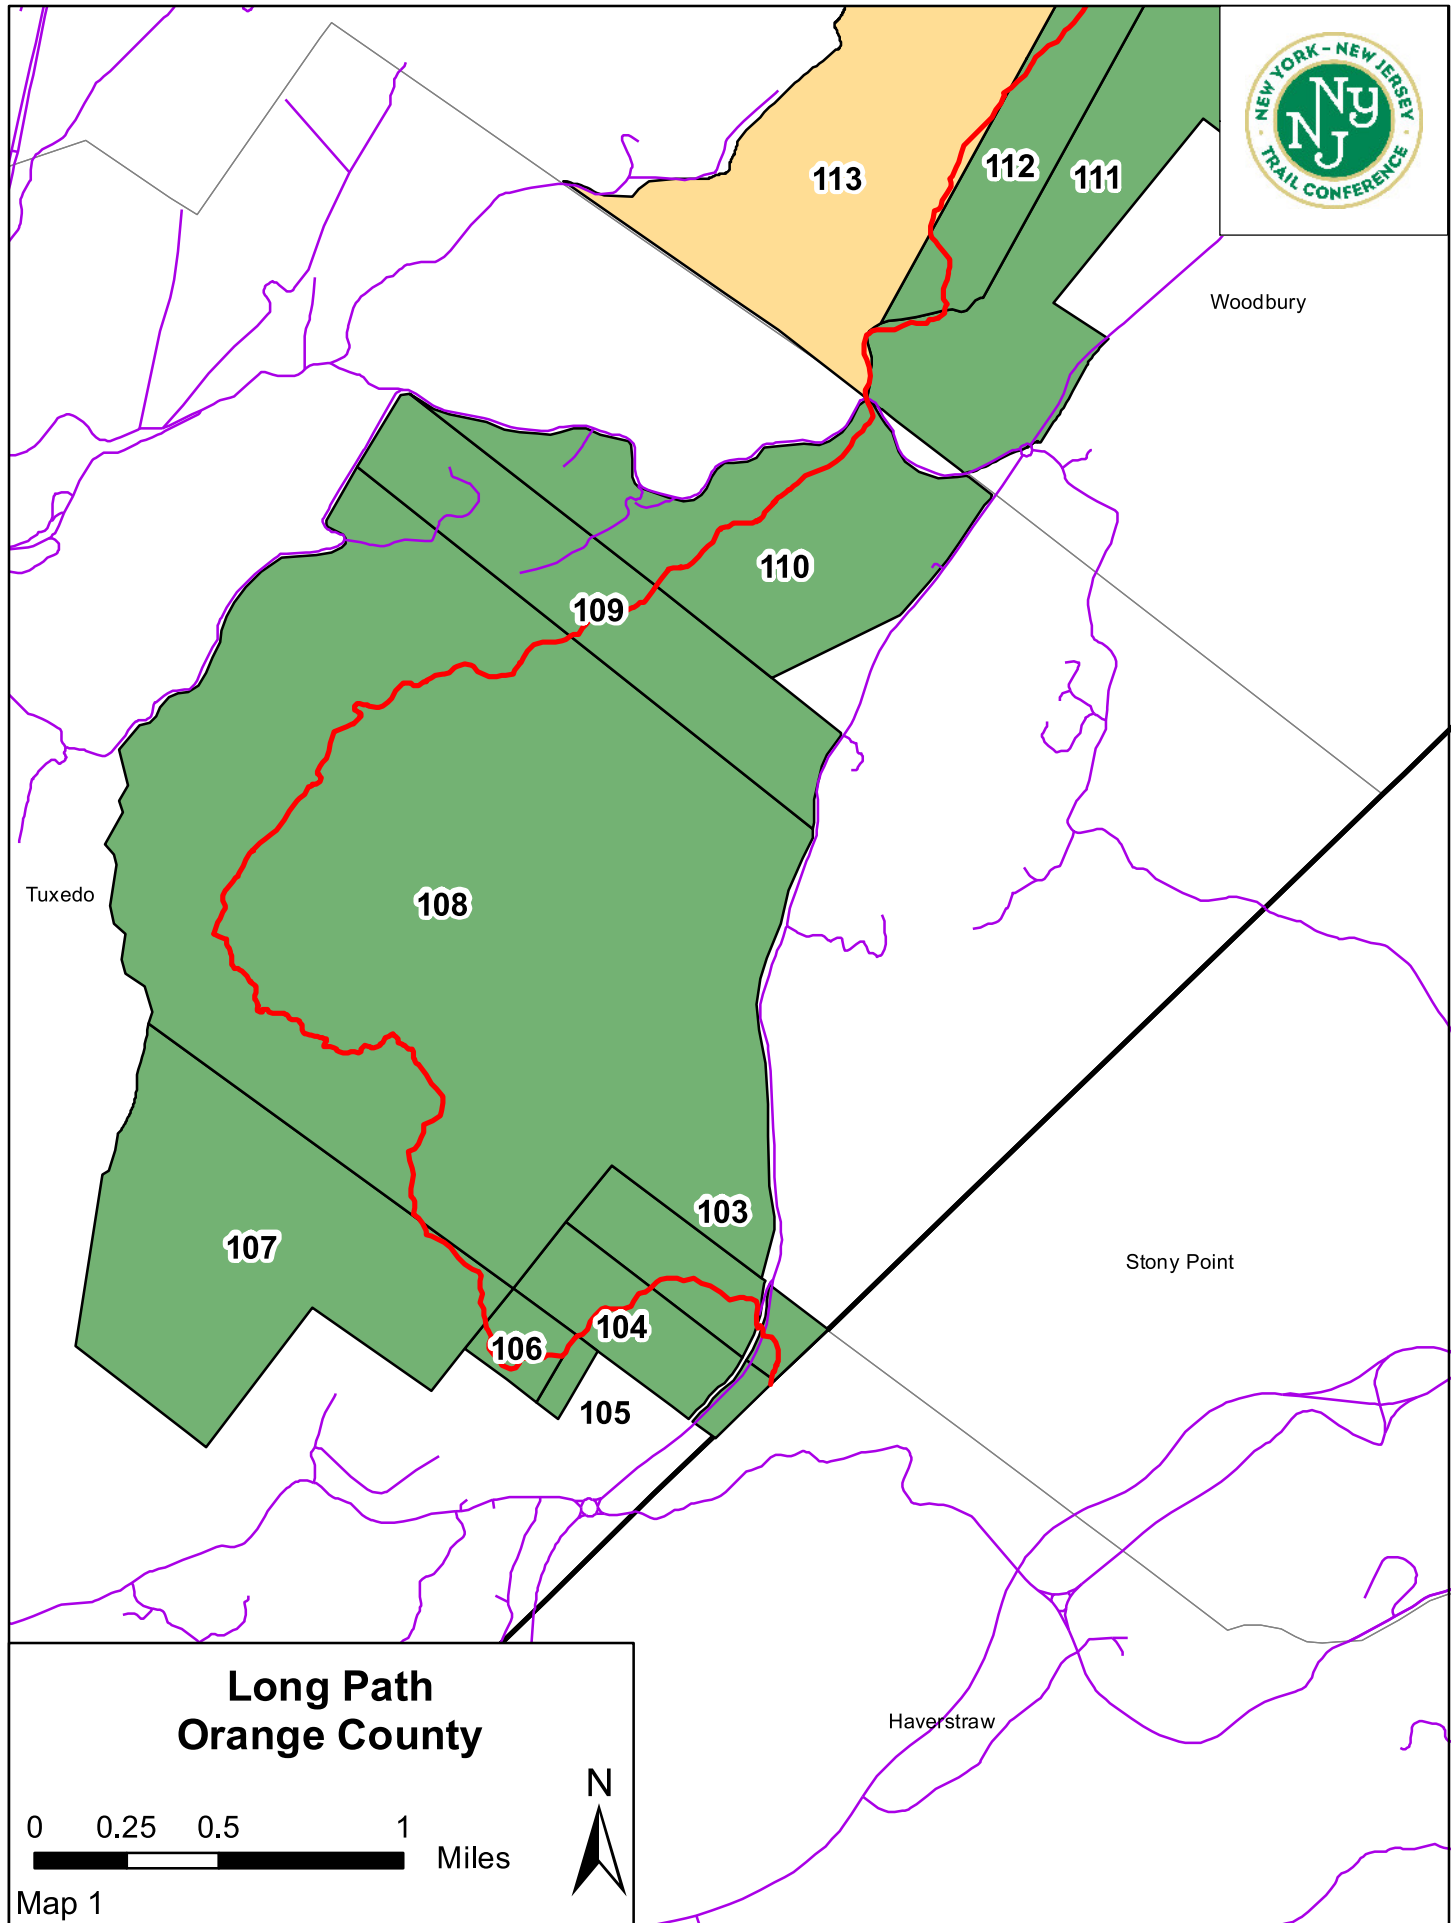

# Long Path Orange County

# Long Path Orange County

0 0.25 0.5 1 Miles

Map 1

### Long Path Orange County

**Long Path  
Orange County**

0 0.25 0.5 1 Miles

### Long Path Orange County

0 0.25 0.5 1 Miles

Mamakating

Crawford

Walkill