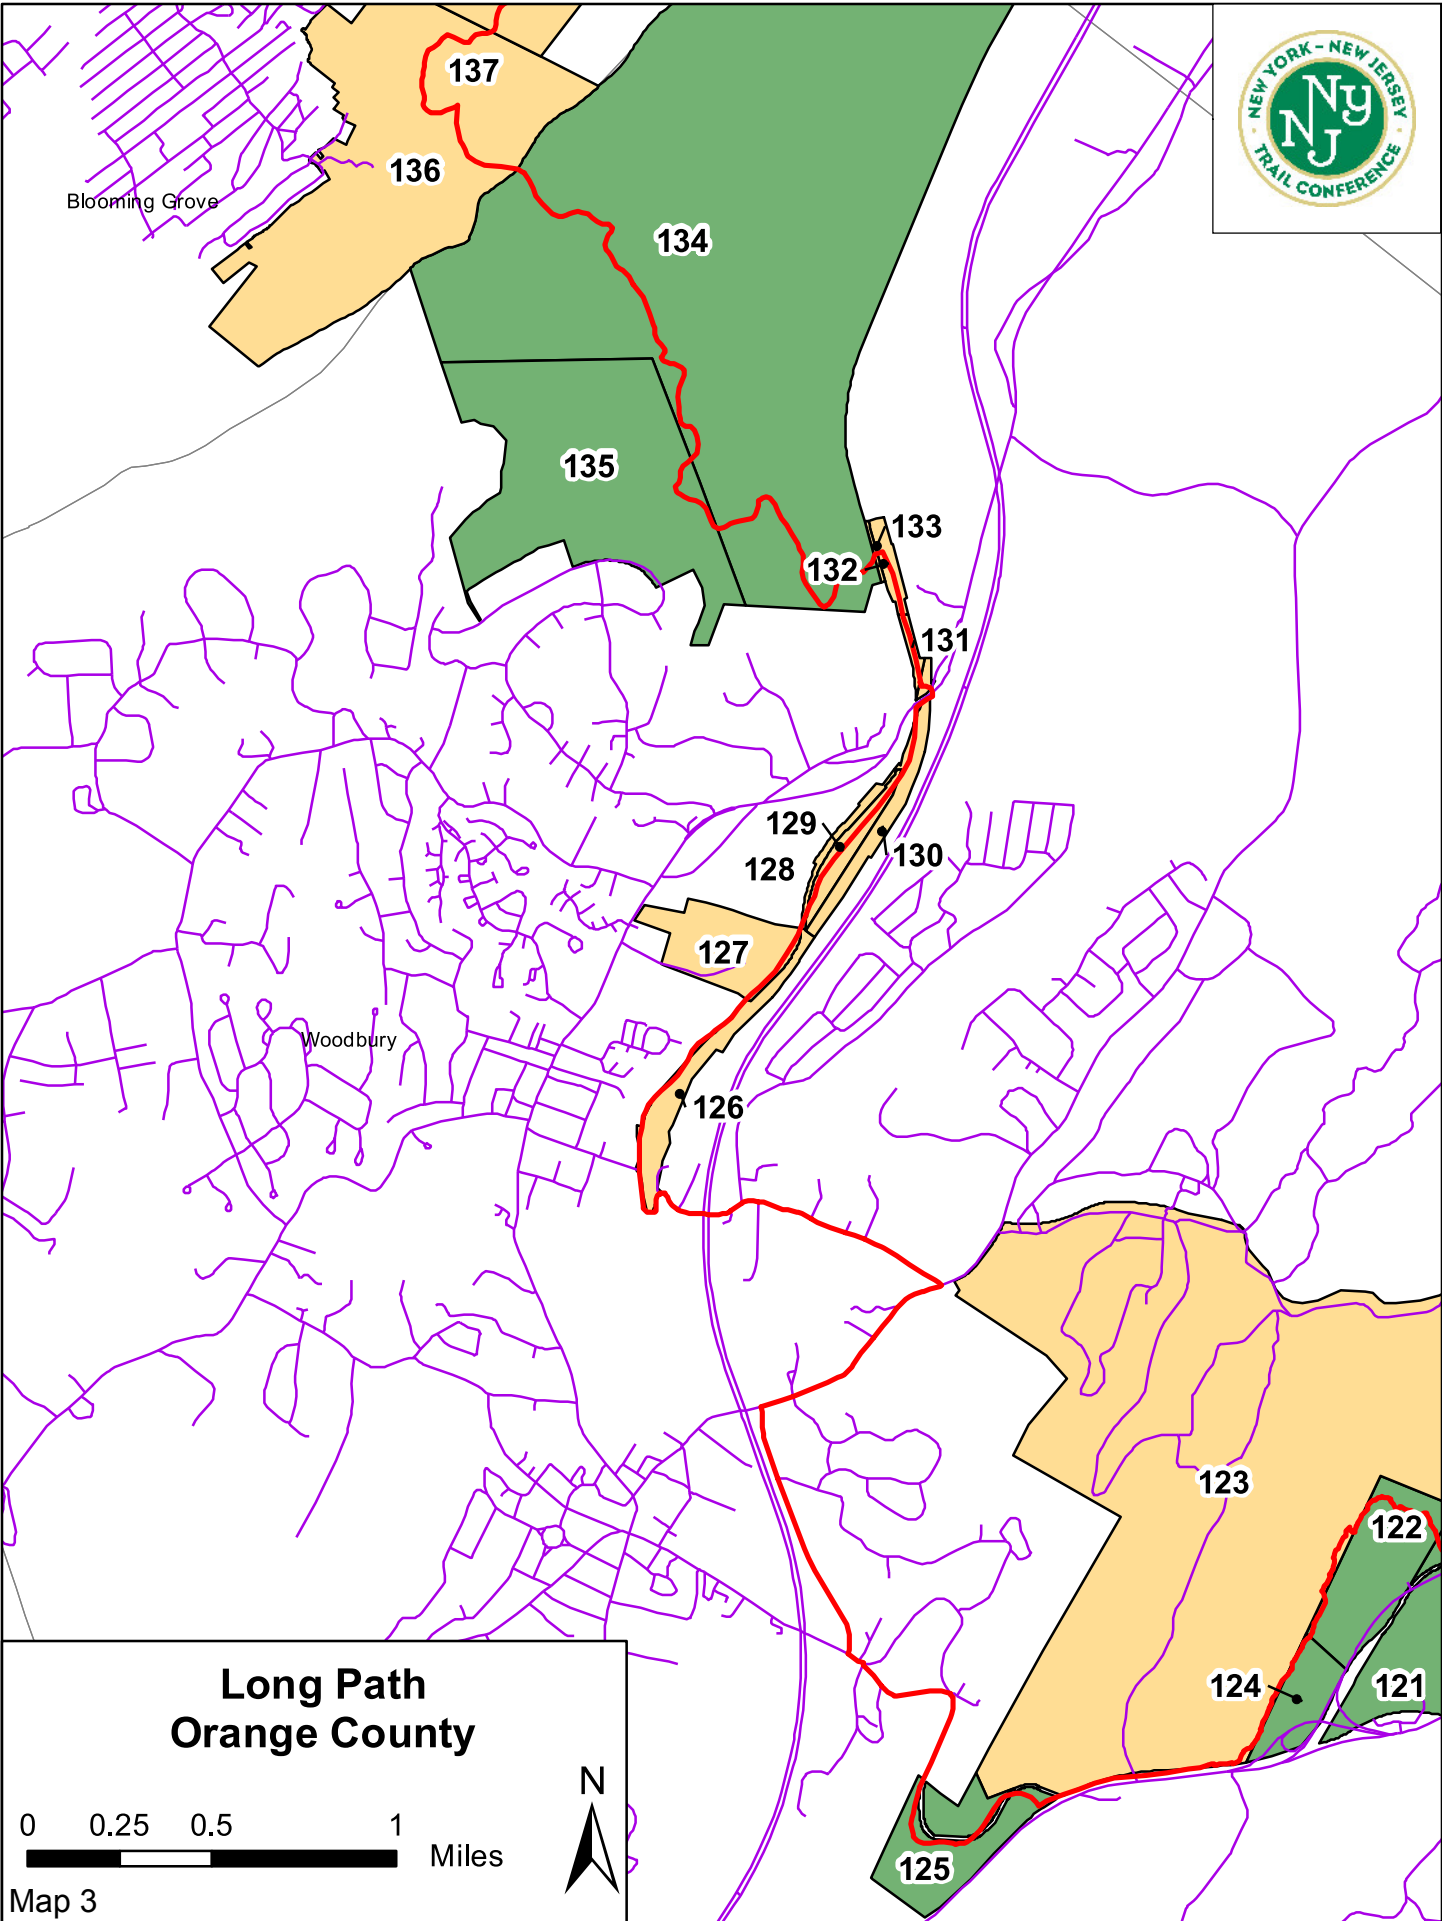

# Long Path Orange County

# Long Path Orange County

0 0.25 0.5 1 Miles

Map 1

### Long Path Orange County

**Long Path  
Orange County**

0 0.25 0.5 1 Miles

### Long Path Orange County

0 0.25 0.5 1 Miles

Mamakating

Crawford

Walkill