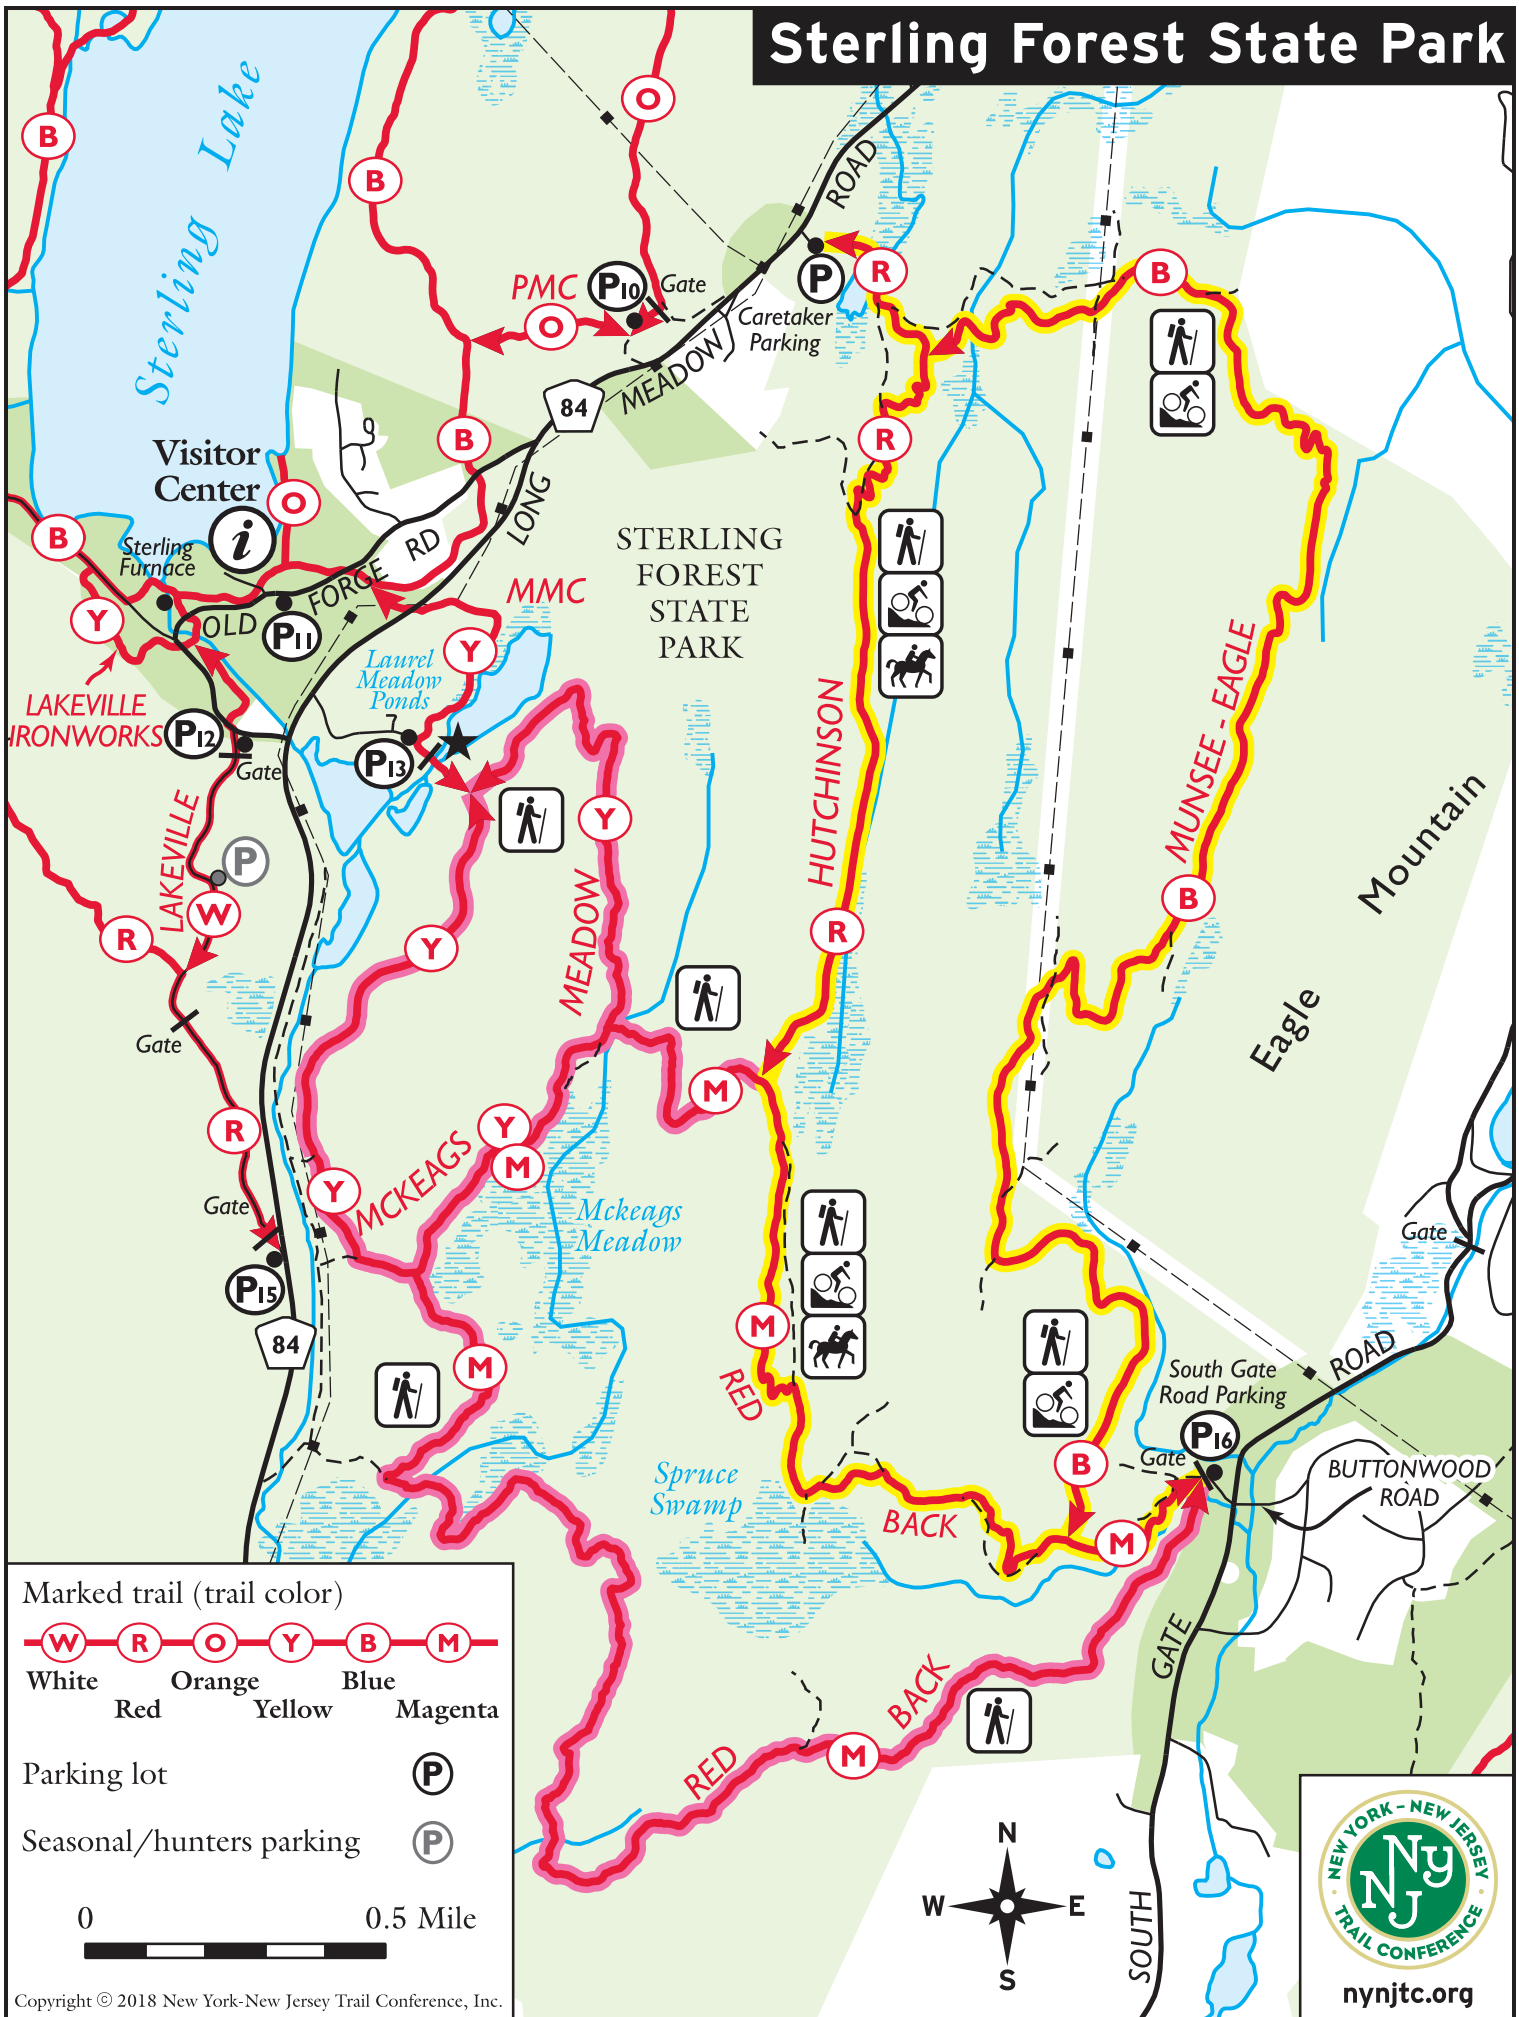

Sterling Forest State Park

Marked trail (trail color)

W
O
Y
B
M

White Orange Blue
 Red Yellow Magenta

Parking lot P

Seasonal/hunters parking P